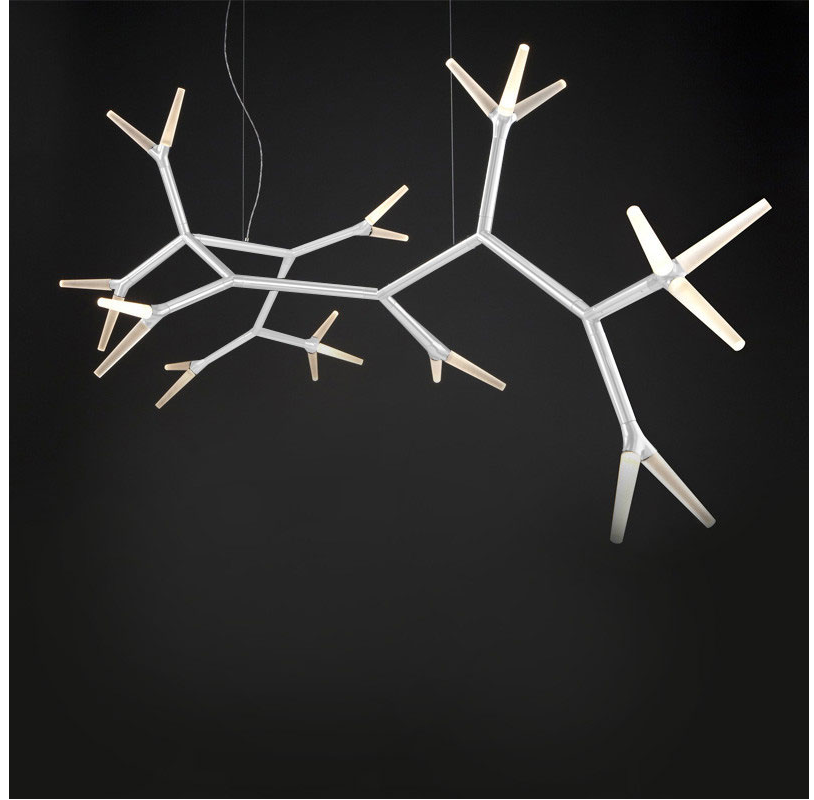

SPARKS 10 SUSPENSION

D101720- -

base number LED Dimming Finish Options

- To build a product code in our configurator select the specify button on the base model # product page
- To build a manual product code on this datasheet choose from the options listed below in blue font and add the suffix to the base model #

GENERAL

Series: Sparks
 Subseries: Sparks 10
 Brand: Quasar
 Division: Design
 Mounting Type: Suspension
 Mounting Location: Ceiling
 Subcategory: Ambient

PHYSICAL

Shape: Abstract
 Length (mm): 3000
 Length (in): 118 1/8
 Width (mm): 1000
 Width (in): 39 5/8
 Height (mm): 800
 Height (in): 31 1/2
 Max. Overall Height (mm): 2800
 Max. Overall Height (in): 110 1/4
 Light Distribution: Omnidirectional
 Weight (kg): 10
 Weight (lbs): 22.05
 Fixture Finish: WHI / PAL
 Fixture Material: Metal
 Cable Details: 2000mm Cable

LED

Number of LEDs: 10
 Color Temperature (°K): 2700
 Max. Delivered Lumen (lm): 3760
 CRI: >90 CRI
 Lamp Life (hrs): 50000

OPTICAL

RATINGS AND CERTIFICATIONS

Certified By: Certified for North American Standards
 IP rating: IP20

GENERAL

Series: Sparks
Subseries: Sparks 9
Brand: Quasar
Division: Design
Mounting Type: Surface
Mounting Location: Wall
Subcategory: Ambient

PHYSICAL

Shape: Abstract
Length (mm): 1200
Length (in): 47 1/4
Height (mm): 2400
Depth (mm): 900
Height (in): 94 1/2
Depth (in): 35 7/16
Light Distribution: Omnidirectional
Fixture Finish: WHI / PAL
Fixture Material: Metal