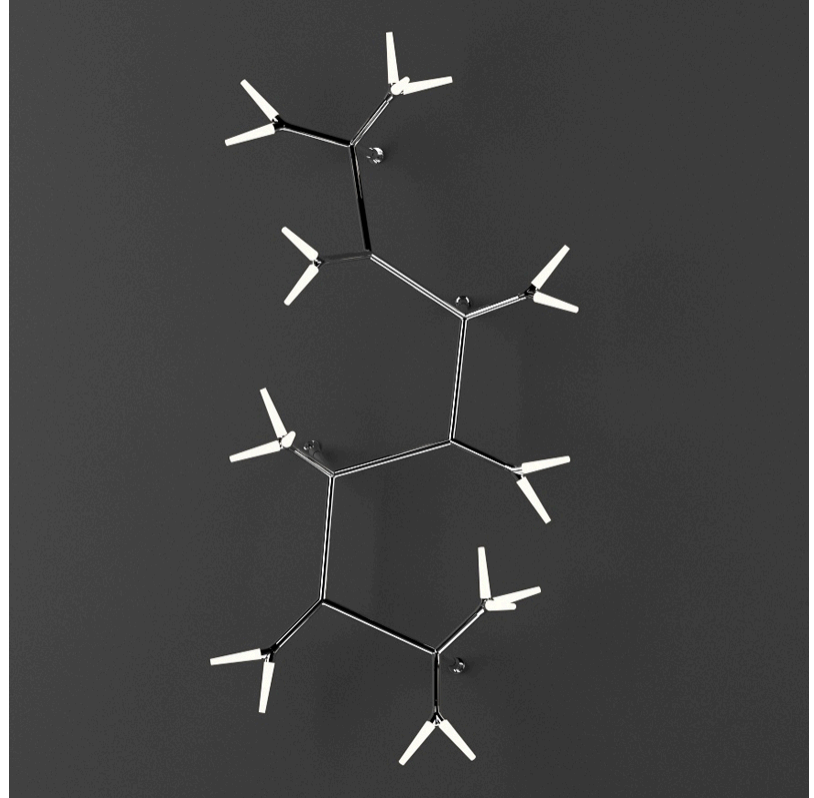

GENERAL

Series: Sparks
 Subseries: Sparks 10
 Brand: Quasar
 Division: Design
 Mounting Type: Suspension
 Mounting Location: Ceiling
 Subcategory: Ambient

PHYSICAL

Shape: Abstract
 Length (mm): 3000
 Length (in): 118 1/8
 Width (mm): 1000
 Width (in): 39 5/8
 Height (mm): 800
 Height (in): 31 1/2
 Max. Overall Height (mm): 2800
 Max. Overall Height (in): 110 1/4
 Light Distribution: Omnidirectional
 Weight (kg): 10
 Weight (lbs): 22.05
 Fixture Finish: WHI / PAL
 Fixture Material: Metal
 Cable Details: 2000mm Cable

GENERAL

Series: Sparks
Subseries: Sparks 9
Brand: Quasar
Division: Design
Mounting Type: Surface
Mounting Location: Wall
Subcategory: Ambient

PHYSICAL

Shape: Abstract
Length (mm): 1200
Length (in): 47 1/4
Height (mm): 2400
Depth (mm): 900
Height (in): 94 1/2
Depth (in): 35 7/16
Light Distribution: Omnidirectional
Fixture Finish: WHI / PAL
Fixture Material: Metal

SPARKS 9 SURFACE

D103143-

PROJECT

TYPE

SPECIFIER

QUANTITY

DATE

D

SPARKS

COLOR FINISH CHART

PROJECT

TYPE

SPECIFIER

QUANTITY

DATE

Fixture Finish