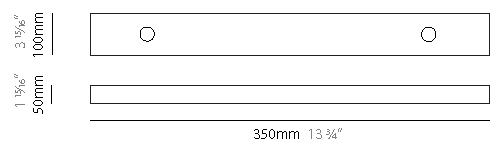

PROJECT	_____
TYPE	_____
SPECIFIER	_____
QUANTITY	_____
DATE	_____

SPARKS 9 SURFACE

D103143-

base number	LED Dimming	Finish Options

1. To build a product code in our configurator select the specify button on the base model # product page
2. To build a manual product code on this datasheet choose from the options listed below in blue font and add the suffix to the base model #

GENERAL

Series: Sparks
Subseries: Sparks 9
Brand: Quasar
Division: Design
Mounting Type: Surface
Mounting Location: Wall
Subcategory: Ambient

PHYSICAL

Shape: Abstract
Length (mm): 1200
Length (in): 47 1/4
Height (mm): 2400
Depth (mm): 900
Height (in): 94 1/2
Depth (in): 35 7/16
Light Distribution: Omnidirectional
Fixture Finish: WHI / PAL
Fixture Material: Metal

ELECTRICAL

Lamp Type: LED
Input Wattage (W): 41.4
Total Output Wattage (W): 28.8
Dimming: Non-Dimming / Phase Dimming (120Vac only) / 0-10V Dimming
Driver Included: Yes
Driver Location: Integrated
Driver Type: Constant Voltage - Universal
Driver Class: Class 2
Input Voltage (V): 120 - 277
Output Voltage (V): 24

LED

Number of LEDs: 9
Color Temperature (°K): 2700
Max. Delivered Lumen (lm): 3384
CRI: >90 CRI
Lamp Life (hrs): 50000

OPTICAL

RATINGS AND CERTIFICATIONS

Certified By: Certified for North American Standards
IP rating: IP20