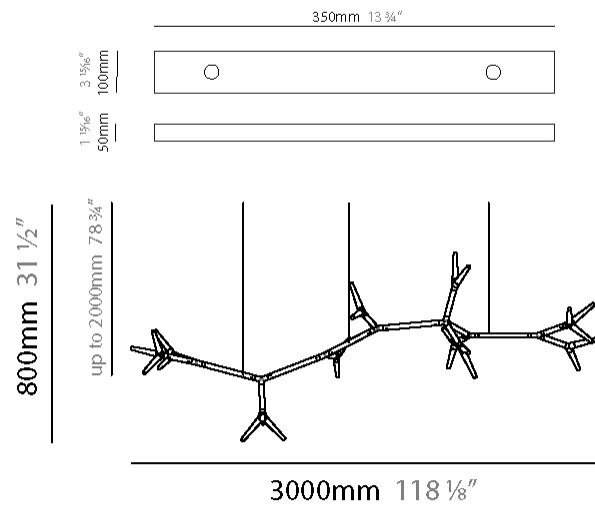

GENERAL

Series: Sparks
 Subseries: Sparks 10
 Brand: Quasar
 Division: Design
 Mounting Type: Suspension
 Mounting Location: Ceiling
 Subcategory: Ambient

PHYSICAL

Shape: Abstract
 Length (mm): 3000
 Length (in): 118 1/8
 Width (mm): 1000
 Width (in): 39 5/8
 Height (mm): 800
 Height (in): 31 1/2
 Max. Overall Height (mm): 2800
 Max. Overall Height (in): 110 1/4
 Light Distribution: Omnidirectional
 Weight (kg): 10
 Weight (lbs): 22.05
 Fixture Finish: WHI / PAL
 Fixture Material: Metal
 Cable Details: 2000mm Cable

LED

Number of LEDs: 10
 Color Temperature (°K): 2700
 Max. Delivered Lumen (lm): 3760
 CRI: >90 CRI
 Lamp Life (hrs): 50000

OPTICAL

RATINGS AND CERTIFICATIONS

Certified By: Certified for North American Standards
 IP rating: IP20