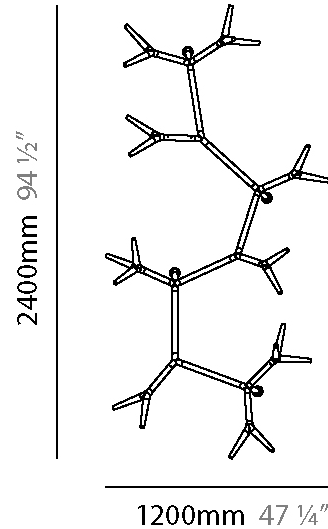

GENERAL

Series: Sparks
 Subseries: Sparks 10
 Brand: Quasar
 Division: Design
 Mounting Type: Suspension
 Mounting Location: Ceiling
 Subcategory: Ambient

PHYSICAL

Shape: Abstract
 Length (mm): 3000
 Length (in): 118 1/8
 Width (mm): 1000
 Width (in): 39 5/8
 Height (mm): 800
 Height (in): 31 1/2
 Max. Overall Height (mm): 2800
 Max. Overall Height (in): 110 1/4
 Light Distribution: Omnidirectional
 Weight (kg): 10
 Weight (lbs): 22.05
 Fixture Finish: WHI / PAL
 Fixture Material: Metal
 Cable Details: 2000mm Cable

GENERAL

Series: Sparks
Subseries: Sparks 9
Brand: Quasar
Division: Design
Mounting Type: Surface
Mounting Location: Wall
Subcategory: Ambient

PHYSICAL

Shape: Abstract
Length (mm): 1200
Length (in): 47 1/4
Height (mm): 2400
Depth (mm): 900
Height (in): 94 1/2
Depth (in): 35 7/16
Light Distribution: Omnidirectional
Fixture Finish: WHI / PAL
Fixture Material: Metal

LED

Number of LEDs: 9
Color Temperature (°K): 2700
Max. Delivered Lumen (lm): 3384
CRI: >90 CRI
Lamp Life (hrs): 50000

OPTICAL

RATINGS AND CERTIFICATIONS

Certified By: Certified for North American Standards
IP rating: IP20